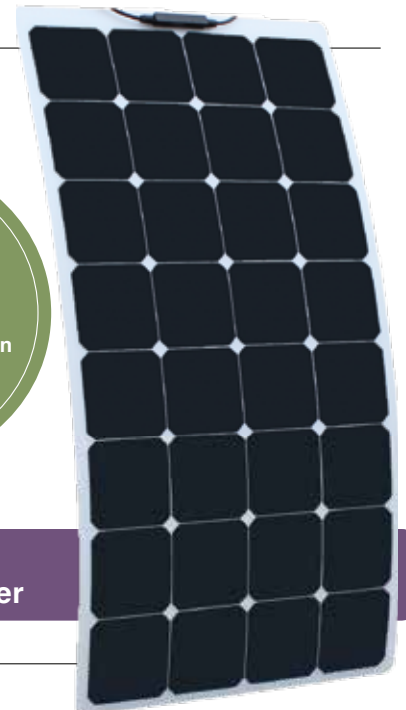

Add NIWA USB lights to our powerpacks to make a unique and flexible lighting solution