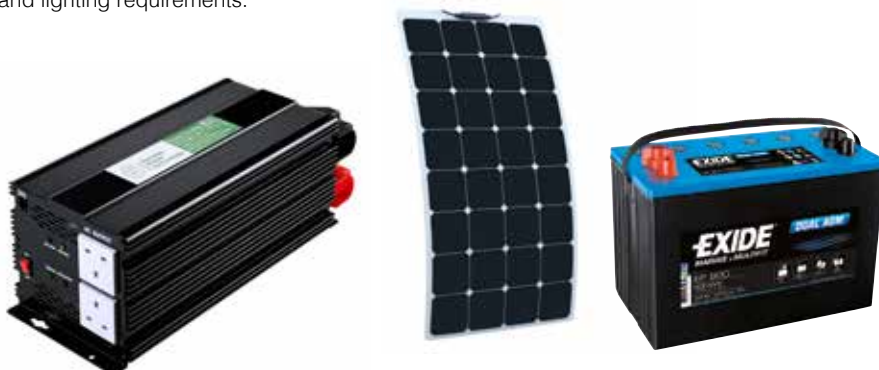

Looking for a custom power solution?

Silent and hassle-free mains power: Inverters convert your battery power to usable mains 230V to run your appliances. With 15 years' experience in off grid and power back up that include custom products to West Africa, we can help deliver the right solution for your application. We supply power inverters, batteries, solar panels and controllers to create a bespoke system. PPT can also offer energy efficient accessories - TV, fridge, microwave oven, kettle and low power pc to complement and help meet your off grid or back up power and lighting requirements.